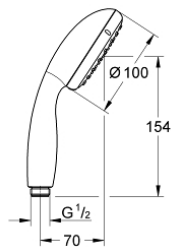

## 27 597 10E TEMPESTA 100 HAND SHOWER 2 SPRAYS

### PRODUCT DESCRIPTION

- Colour: Chrome
- Rain, Jet
- Cradle to Cradle Certified® Bronze
- GROHE Water Saving 5.7 l/min. flow limiter
- GROHE DreamSpray perfect spray pattern
- GROHE Long-Life Shine durable sparkling sheen
- SpeedClean anti-limescale system
- Inner WaterGuide for a longer life
- ShockProof silicone ring prevents damage caused by a shower falling

## 27 597 10E TEMPESTA 100 HAND SHOWER 2 SPRAYS

**SPARE PARTS**, June 2013 – now

1: Strainer (Spare part-nr. 0700200M)