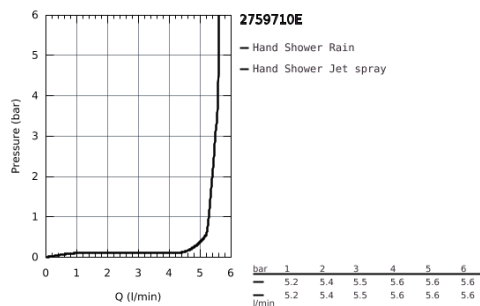

## 27 597 10E TEMPESTA 100 HAND SHOWER 2 SPRAYS

### PRODUCT DESCRIPTION

- Colour: Chrome
- Rain, Jet
- Cradle to Cradle Certified® Bronze
- GROHE Water Saving 5.7 l/min. flow limiter
- GROHE DreamSpray perfect spray pattern
- GROHE Long-Life Shine durable sparkling sheen
- SpeedClean anti-limescale system
- Inner WaterGuide for a longer life
- ShockProof silicone ring prevents damage caused by a shower falling