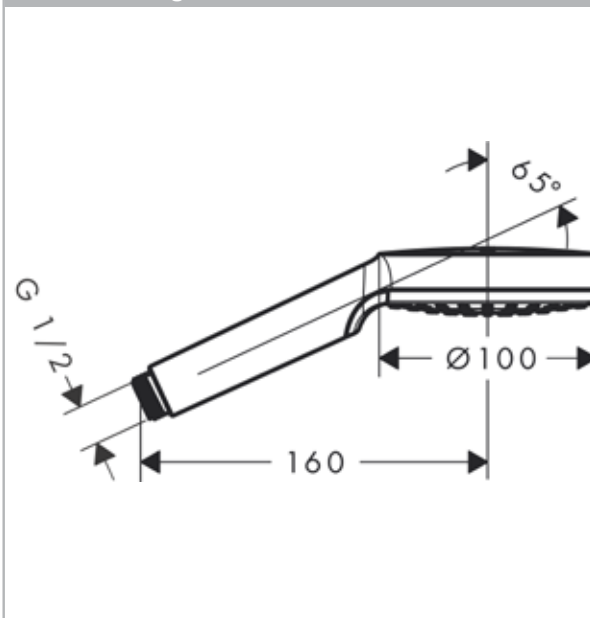

Crometta

Crometta 1jet hand shower EcoSmart 9 l/min

Surfaces: **white/chrome** Article Number: **26333400**

Description

product features

- shower head size: 100 mm
- spray type: Rain
- maximum flow rate (at 0.3 MPa): 9 l/min
- with internal water conduction
- rinseable dirt filter
- connection thread G ½
- connection dimension: DN15
- suitable for continuous flow water heaters

Article Details

Price excl. VAT 14,17 £

Technology

Design awards

Product image

Scale drawing

Flowchart

The consumption was measured in combination with the appropriate fittings (thermostat/mixer, in-wall valve) to reflect actual application in practice.