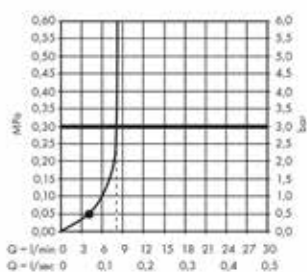

Crometta

Crometta 1jet hand shower EcoSmart 9 l/min

Surfaces: **white/chrome** Article Number: **26333400**

Description

product features

- shower head size: 100 mm
- spray type: Rain
- maximum flow rate (at 0.3 MPa): 9 l/min
- with internal water conduction
- rinseable dirt filter
- connection thread G ½
- connection dimension: DN15
- suitable for continuous flow water heaters

Article Details

Price excl. VAT 14,17 £

Technology

Design awards

Product image

Scale drawing

Flowchart

The consumption was measured in combination with the appropriate fittings (thermostat/mixer, in-wall valve) to reflect actual application in practice.