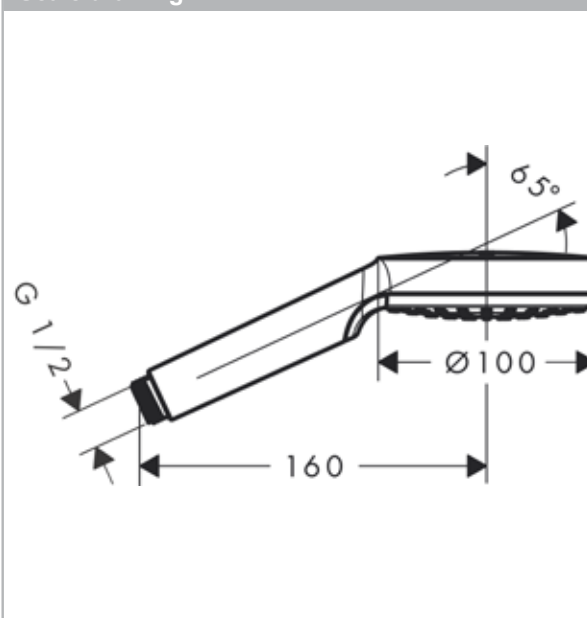

Crometta

Crometta 1jet Green hand shower 6 l/min

Surfaces: **white/chrome** Article Number: **26334400**

Description

product features

- shower head size: 100 mm
- spray type: Rain
- maximum flow rate (at 0.3 MPa): 6 l/min
- with internal water conduction
- rinseable dirt filter
- connection thread G ½
- connection dimension: DN15
- suitable for continuous flow water heaters

Article Details

Price excl. VAT 14,17 £

Technology

Design awards

Product image

Scale drawing

Flowchart

The consumption was measured in combination with the appropriate fittings (thermostat/mixer, in-wall valve) to reflect actual application in practice.