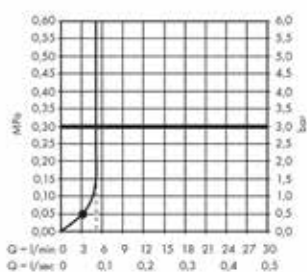

Crometta

Crometta 1jet Green hand shower 6 l/min

Surfaces: **white/chrome** Article Number: **26334400**

Description

product features

- shower head size: 100 mm
- spray type: Rain
- maximum flow rate (at 0.3 MPa): 6 l/min
- with internal water conduction
- rinseable dirt filter
- connection thread G ½
- connection dimension: DN15
- suitable for continuous flow water heaters

Article Details

Price excl. VAT 14,17 £

Technology

Design awards

Product image

Scale drawing

Flowchart

The consumption was measured in combination with the appropriate fittings (thermostat/mixer, in-wall valve) to reflect actual application in practice.