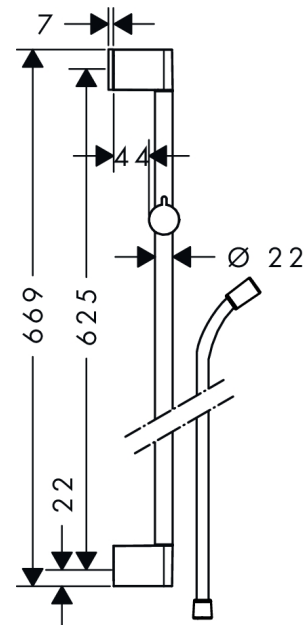

Unica'Croma wall bar 0.65m

Surfaces: **chrome** Art. no. : **26503000**

Description

product features

- slide inclination angle can be adjusted by 45°
- wall bar type: chrome-plated brass pipe
- 22 mm width of shower bar
- fully chrome-plated shower slide
- slide with locking mechanism
- 2 step adjustable angle/tilt
- chrome-plated wall supports of plastic

consists of

- Isiflex shower hose 1.60m (#28276XXX)

Optional Accessories

- Wall bar spacer (#97450XXX)

Article Details

Price excl. VAT

£ 50.00

Product image

Scale drawing

Unica'Croma wall bar 0.65m
Surfaces: **chrome** Art. no. : **26503000**

Installation examples