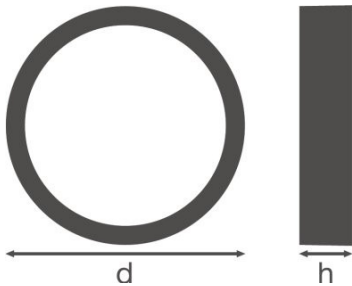

PRODUCT DATASHEET

SF BLKH RING 250 WT

SURFACE BULKHEAD RING | Attachable cover ring (IK10)

PRODUCT FEATURES

- Impact resistance: IK10

TECHNICAL DATA

Dimensions & weight

| | |
|-----------------------|----------|
| Diameter | 258.0 mm |
| Height | 57.0 mm |
| Product weight | 210.00 g |

Certificates & standards

| | |
|------------------|----|
| Standards | CE |
|------------------|----|

EQUIPMENT / ACCESSORIES

- Anti-theft screw included

LOGISTICAL DATA

| Product code | Packaging unit (Pieces/Unit) | Dimensions (length x width x height) | Gross weight | Volume |
|---------------|------------------------------|--------------------------------------|--------------|-----------------------|
| 4058075399334 | Folding carton box 1 | 272 mm x 262 mm x 66 mm | 315.00 g | 4.70 dm ³ |
| 4058075399341 | Shipping carton box 8 | 550 mm x 285 mm x 285 mm | 3241.00 g | 44.67 dm ³ |