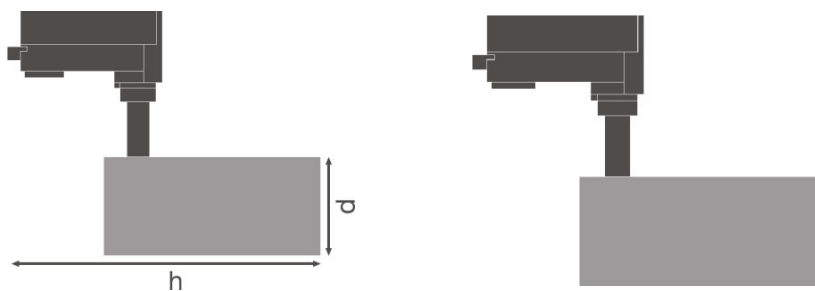

Light technical data

Beam angle	24 °
------------	------

Dimensions & weight

Diameter	95.0 mm
Height	297.0 mm
Product weight	1520.00 g

Colors & materials

<b>Housing color</b>	Black
<b>Product color</b>	Black
<b>Body material</b>	Aluminum
<b>Cover material</b>	Polymethylmethacrylate (PMMA)