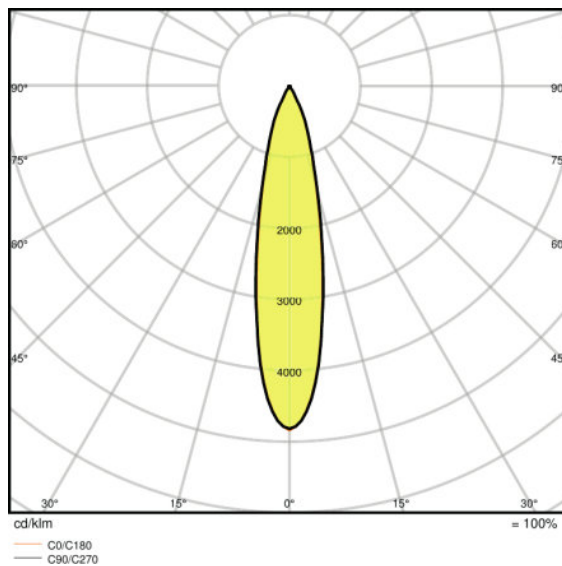

Light Distribution

LDC typ cone

LDC typ polar

EQUIPMENT / ACCESSORIES

- Accessory reflectors with 15° or 38° beam angle available

LOGISTICAL DATA

Product code	Product description	Packaging unit (Pieces/Unit)	Dimensions (length x width x height)	Volume	Gross weight
4058075113664	TRACK SP D95 55 W 4000 K 90RA NFL BK	Shipping carton box 4	495 mm x 130 mm x 340 mm	21.88 dm³	6977.00 g

The mentioned product code describes the smallest quantity unit which can be ordered. One shipping unit can contain one or more single products. When placing an order, for the quantity please enter single or multiples of a shipping unit.

REFERENCES / LINKS

For Guarantee see
▶ www.ledvance.com/guarantee

DISCLAIMER

Subject to change without notice. Errors and omission excepted. Always make sure to use the most recent release.