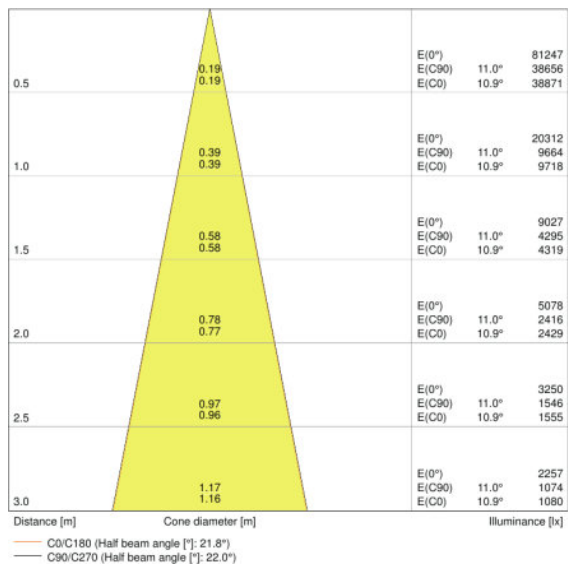

Light Distribution

LDC typ cone

LDC typ polar

EQUIPMENT / ACCESSORIES

- Accessory reflectors with 15° or 38° beam angle available

LOGISTICAL DATA

Product code	Product description	Packaging unit (Pieces/Unit)	Dimensions (length x width x height)	Volume	Gross weight
4058075113664	TRACK SP D95 55 W 4000 K 90RA NFL BK	Shipping carton box 4	495 mm x 130 mm x 340 mm	21.88 dm³	6977.00 g

The mentioned product code describes the smallest quantity unit which can be ordered. One shipping unit can contain one or more single products. When placing an order, for the quantity please enter single or multiples of a shipping unit.

REFERENCES / LINKS

For Guarantee see
▶ www.ledvance.com/guarantee

DISCLAIMER

Subject to change without notice. Errors and omission excepted. Always make sure to use the most recent release.