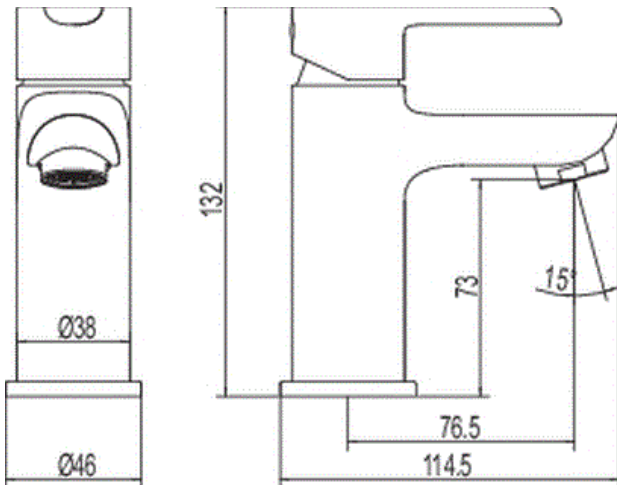

KEA MINI BASIN MIXER

• Slim stream aerator with directional swivel

CONSTRUCTION: Brass
CARTRIDGE/VALVE TYPE: Ceramic Cartridge
SUPPLY: Suitable for high pressure only
INLET CONNECTIONS: 1/2" BSP
WORKING PRESSURES: 0.5 - 5.0 bar
OPERATION: Single lever flow and temperature control

KEBMCPUK

Open Outlet Flow (Bar - l/min)

BAR	0.3	0.5	1.0	2.0	3.0	4.0	5.0
SPOUT FLOW	4.8	5.6	7.0	7.0	7.0	7.0	7.0

Chrome

1505011

Please Note: Flow rate will be dictated by installation configurations.
 Please ensure to check the appropriate flow restrictor information if applicable.
 *Please refer to website for full warranty details.