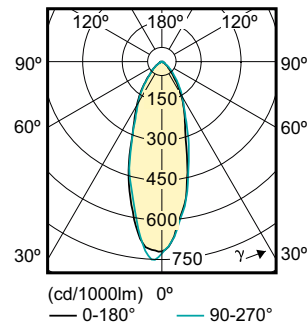

### Product data

General Information	
Cap base	GU10 [ GU10]
Nominal lifetime (nom.)	15000 h
Switching cycle	50000X
Technical type	5-50W
Light Technical	
Colour code	827 [ CCT of 2,700 K]
Beam Angle (Nom)	36 °
Luminous flux (nom.)	350 lm
Luminous intensity (nom.)	650 cd
Colour designation	Warm white (WW)
Correlated colour temperature (nom.)	2700 K
Luminous efficacy (rated) (nom.)	70.00 lm/W
Colour consistency	<6
Color rendering index (nom.)	80
LLMF at end of nominal lifetime (nom.)	70 %
Luminous Flux in 90° Cone (Rated)	350 lm
Operating and Electrical	
Input frequency	50 to 60 Hz
Power (Rated) (Nom)	5 W

## Dimensional drawing

GU10 230V 5W-50W 385lm 60D 3000K GU10 ND

Product	D	C
CorePro LEDspot 5-50W GU10 827 36D DIM	50 mm	53 mm

## Photometric data

LEDspotMV GU10 MR16 827

LEDspotMV 5.5W-50W GU10 827 36D

LEDspotMV 5.5W-50W GU10 827 36D