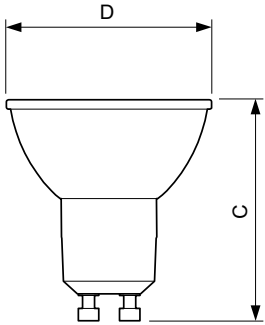

### Product data

General Information	
Cap base	GU10 [ GU10]
Nominal lifetime (nom.)	15000 h
Switching cycle	50000X
Technical type	5-50W
Light Technical	
Colour code	827 [ CCT of 2,700 K]
Beam Angle (Nom)	36 °
Luminous flux (nom.)	350 lm
Luminous intensity (nom.)	650 cd
Colour designation	Warm white (WW)
Correlated colour temperature (nom.)	2700 K
Luminous efficacy (rated) (nom.)	70.00 lm/W
Colour consistency	<6
Color rendering index (nom.)	80
LLMF at end of nominal lifetime (nom.)	70 %
Luminous Flux in 90° Cone (Rated)	350 lm
Operating and Electrical	
Input frequency	50 to 60 Hz
Power (Rated) (Nom)	5 W

## Dimensional drawing

GU10 230V 5W-50W 385lm 60D 3000K GU10 ND

Product	D	C
CorePro LEDspot 5-50W GU10 827 36D DIM	50 mm	53 mm