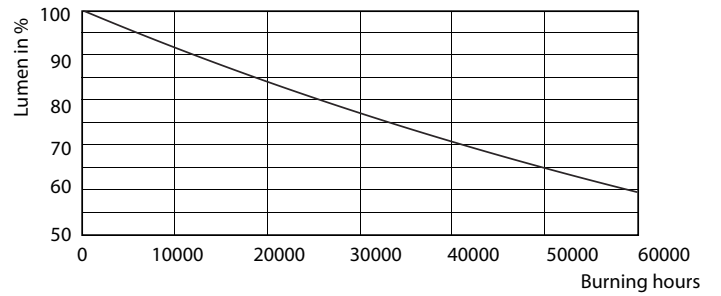

LEDspots MR16 7W