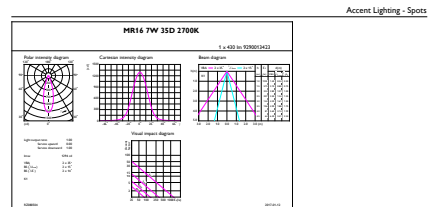

MASTER LEDspot ExpertColor LV

Controls and Dimming

Dimmable	Yes

Approval and Application

Suitable For Accent Lighting	Yes

Energy Efficiency Label (EEL)	A

Energy Consumption kWh/1000 h	8 kWh

Product Data

Full product code	871869673883200

Order product name	MASTER LED ExpertColor 6.5-35W MR16 927 36D

EAN/UPC - Product	8718696738832

Order code	929001342302

Numerator - Quantity Per Pack	1

Numerator - Packs per outer box	10

Material Nr. (12NC)	929001342302

Net Weight (Piece)	0.030 kg

Dimensional drawing

Product	D	C
MASTER LED ExpertColor 6.5-35W MR16 927 36D	51 mm	46 mm

Photometric data