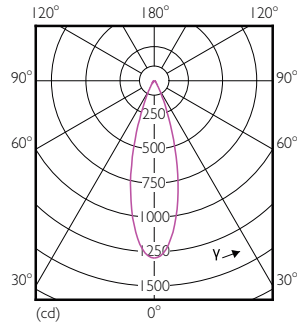

MASTER LEDspot ExpertColor LV

Photometric data

LEDSpots MR16 7W 927 430lm 35D