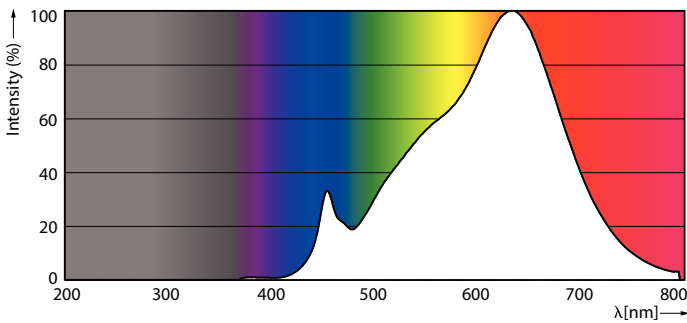

Photometric data

PAR38 120V 17-90W 1150lm 8D 2700K E26 D