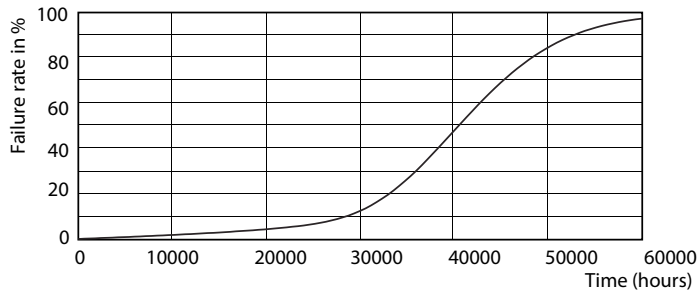

Lifetime

LEDspots MR16 7W