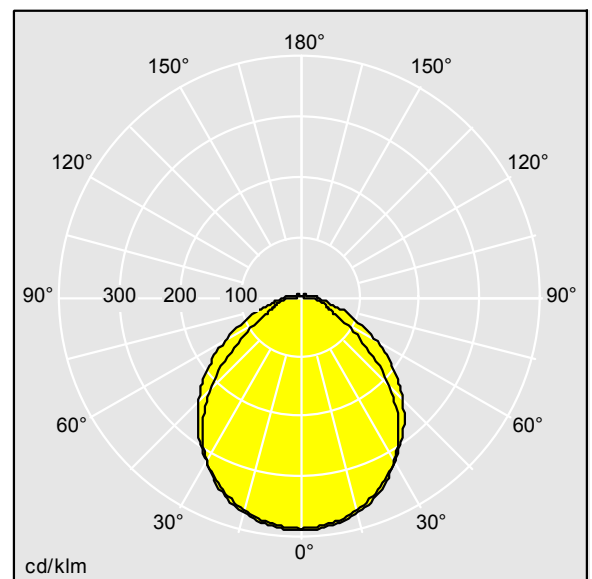

Dimensions: 1520 x 217 x 90 mm  
Luminaire input power: 37 W  
Weight: 4.44 kg

TLG\_CLLG\_F\_P1.jpg

TLG\_CLLG\_M\_LD1.wmf

TLG\_SP\_0042416.ltd

Lamp position: STD - standard  
Light Source: LED  
Luminaire luminous flux\*: 4650 lm  
Luminaire efficacy\*: 126 lm/W  
Lamp efficacy: 125 lm/W  
Colour Rendering Index min.: 80  
Ballast: 1 x 28000713 DRV TR LC 75W 400mA 220V  
F #flexC Ip EXC