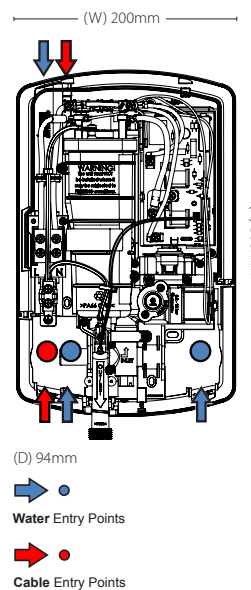

## Features and benefits:

Temperature stability	Stabilised
Power ratings	8.5kW & 9.5kW
Finish	Gloss White, Gloss Black, Brushed Steel
Control(s)	Separate temperature and flow controls
Visual indicators	Full text digital display including temperature
Water inlet	15mm male compression
Terminal block	16mm max cable
Water supply	Mains cold water
Water pressure max	10 bar (static)
Removable pipe/ cable trims	Top & bottom

## Shower head & hose:

Shower head diameter	110mm
Spray options	5 patterns
Cleaning	Rub clean nozzles & removable spray plate
Hose length	1.5m

1. Digital temperature read-out
2. Power selector
3. On / Off button - memory feature retains the previous temperature setting