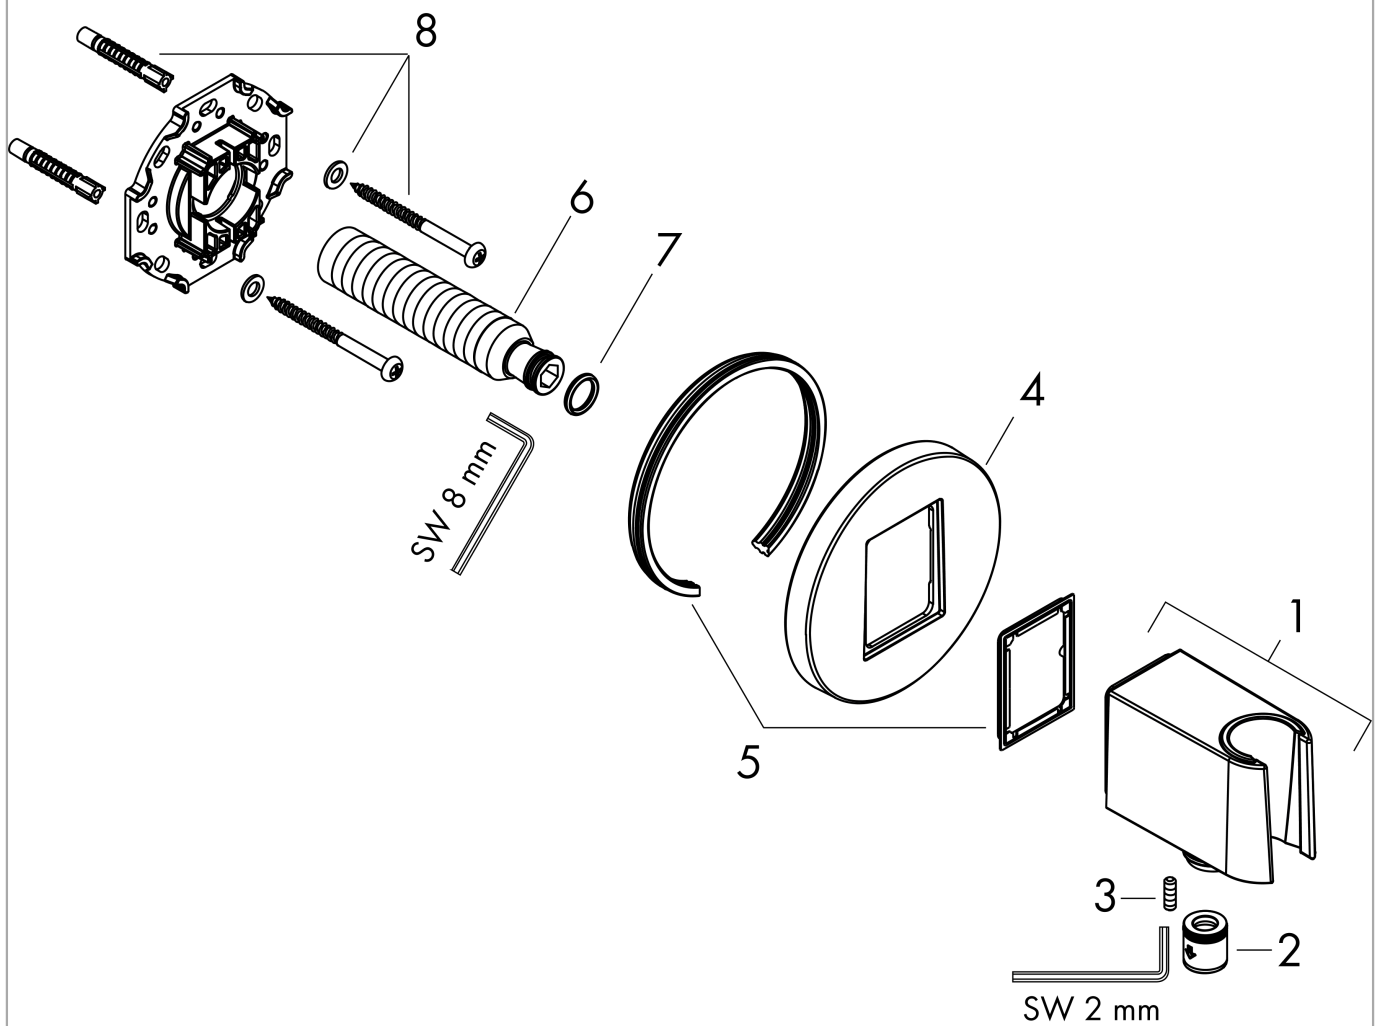

FixFit S

Wall outlet with shower holder

Surfaces: **chrome** Art. no. : **26888000**

Description

product features

- Consists of: wall connector, escutcheon
- Version: plastic housing with internal water supply made of plastic
- fixed holding position
- for all Hansgrohe hand showers
- Suitable for use with hoses with conical nut
- Material: plastic
- with non-return valve
- Connection type: 1/2"

Article Details

Price excl. VAT

£ 99.86

Certificates

Product image

Scale drawing

FixFit S

Wall outlet with shower holder

Surfaces: **chrome** Art. no. : **26888000**

Exploded Drawing

Year of production: >06/22

FixFit S

Wall outlet with shower holder

Surfaces: **chrome** Art. no. : **26888000**

Spare part list

Year of production: >06/22

Pos.	Description	Art. no.	Price	PU
1	shower holder, assy	94695000	-	1
2	set of non return valves DW 15	94074000	-	1
3	null	93841000	-	1
4	seal	94694000	-	1
5	escutcheon	94696000	-	1
6	connecting thread G½	98933000	-	1
7	O-ring 11x2	98127000	-	1
8	mounting set	96179000	-	1