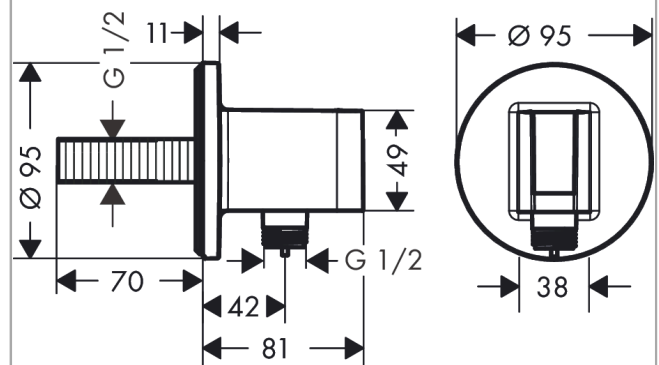

FixFit S

Wall outlet with shower holder

Surfaces: **chrome** Art. no. : **26888000**

Description

product features

- Consists of: wall connector, escutcheon
- Version: plastic housing with internal water supply made of plastic
- fixed holding position
- for all Hansgrohe hand showers
- Suitable for use with hoses with conical nut
- Material: plastic
- with non-return valve
- Connection type: 1/2"

Article Details

Price excl. VAT

£ 99.86

Certificates

Product image

Scale drawing

FixFit S

Wall outlet with shower holder

Surfaces: **chrome** Art. no. : **26888000**

Exploded Drawing

Year of production: >06/22

FixFit S

Wall outlet with shower holder

Surfaces: **chrome** Art. no. : **26888000**

Spare part list

Year of production: >06/22

Pos.	Description	Art. no.	Price	PU
1	shower holder, assy	94695000	-	1
2	set of non return valves DW 15	94074000	-	1
3	null	93841000	-	1
4	seal	94694000	-	1
5	escutcheon	94696000	-	1
6	connecting thread G½	98933000	-	1
7	O-ring 11x2	98127000	-	1
8	mounting set	96179000	-	1